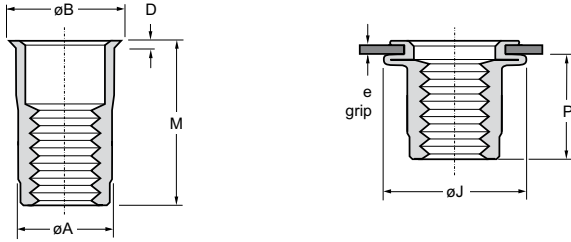

English	Français	Deutsch	Italiano	Español
Low profile	Auto-affleurante	Extra kleiner Kopf	Testa a fila	Sin ala
Splined body	Fût cannelé	Gerändelter Schaft	Corpo zigrinato	Cuerpo estriado
Aluminum	Aluminium	Aluminium	Aluminium	Aluminium
Clear protective coating	Couche protectrice claire	Klare Schutzschicht	Strato protezione chiaro	Capa protectora clara

Thread filetage / Gewinde / filetto / rosca	e (grip)		 +.006/-0	øA max.	øB ±.010	D ±.002	øJ max.	M ±.015	P max.	Part No.
	min.	max.								
6-32 UNC	.020	.080	.2656	.265	.310	.019	.390	.305	.420	DKA-632-80
	.080	.130								.470
8-32 UNC	.020	.080	.2969	.296	.340	.450	.315	.380	.420	DKA-832-80
	.080	.130								.470
10-24 UNC	.020	.130	.3906	.390	.455	.550	.380	.380	.475	DKA-1024-130
10-32 UNF	.130	.225								.5312
	.020	.130	.5312	.530	.595	.740	.425	.470	.475	
1/4-20 UNC	.130	.225							.5312	.530
	1/4-28 UNF	.027	.165	.5312	.530	.595	.740	.425		
1/4-28 UNF		.165	.260						.5312	.530
	5/16-18 UNC	.027	.150	.5312	.530	.595	.740	.425		
5/16-24 UNF		.150	.312						.5312	.530
	5/16-24 UNF	.027	.150	.5312	.530	.595	.740	.425		
3/8-16 UNC		.150	.312						.5312	.530
	3/8-24 UNF	.027	.150	.5312	.530	.595	.740	.425		
3/8-24 UNF		.150	.312						.5312	.530
	3/8-24 UNF	.027	.150	.5312	.530	.595	.740	.425		
3/8-24 UNF		.150	.312						.5312	.530
	3/8-24 UNF	.027	.150	.5312	.530	.595	.740	.425		
3/8-24 UNF		.150	.312						.5312	.530