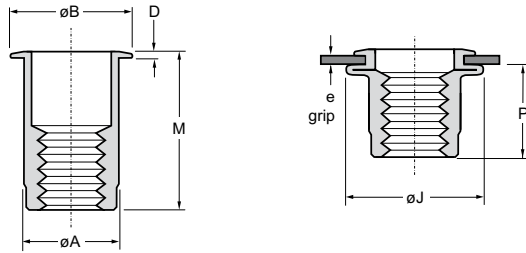

English	Français	Deutsch	Italiano	Español
Large flange	A collerette	Flachkopf	Flangiato	Ala ancha
Splined body	Fût cannelé	Gerändelter Schaft	Corpo zigrinato	Cuerpo estriado
Aluminum	Aluminium	Aluminium	Aluminium	Aluminium
Clear protective coating	Couche protectrice claire	Klare Schutzschicht	Strato protezione chiaro	Capa protectora clara

Thread filetage / Gewinde / filetto / rosca	e (grip)		 +.006/-0	øA max.	øB ±.010	D ±.003	øJ max.	M ±.015	P max.	Part No
	min.	max.								
6-32 UNC	.020	.080	.2656	.265	.390	.390	.390	.305	.420	DLA-632-80
	.080	.130								.470
8-32 UNC	.020	.080	.2969	.296	.415	.450	.450	.315	.420	DLA-832-80
	.080	.130								.470
10-24 UNC	.020	.130	.3906	.390	.500	.740	.740	.380	.475	DLA-1024-130
	.130	.225								.585
10-32 UNF	.020	.130	.5312	.530	.685	.740	.740	.425	.475	DLA-1032-130
	.130	.225								.585
1/4-20 UNC	.027	.165	.690	.690	.805	.805	.805	.470	.580	DLA-420-165
	.165	.260								.680
1/4-28 UNF	.027	.165	.805	.805	.920	.920	.920	.470	.680	DLA-428-165
	.165	.260								.680
5/16-18 UNC	.027	.150	.920	.920	.1085	.1085	.1085	.425	.805	DLA-518-150
	.150	.312								.805
5/16-24 UNF	.027	.150	.1085	.1085	.1290	.1290	.1290	.470	.805	DLA-524-150
	.150	.312								.805
3/8-16 UNC	.027	.150	.1290	.1290	.1595	.1595	.1595	.470	.805	DLA-616-150
	.150	.312								.805
3/8-24 UNF	.027	.150	.1595	.1595	.1900	.1900	.1900	.470	.805	DLA-624-150
	.150	.312								.805